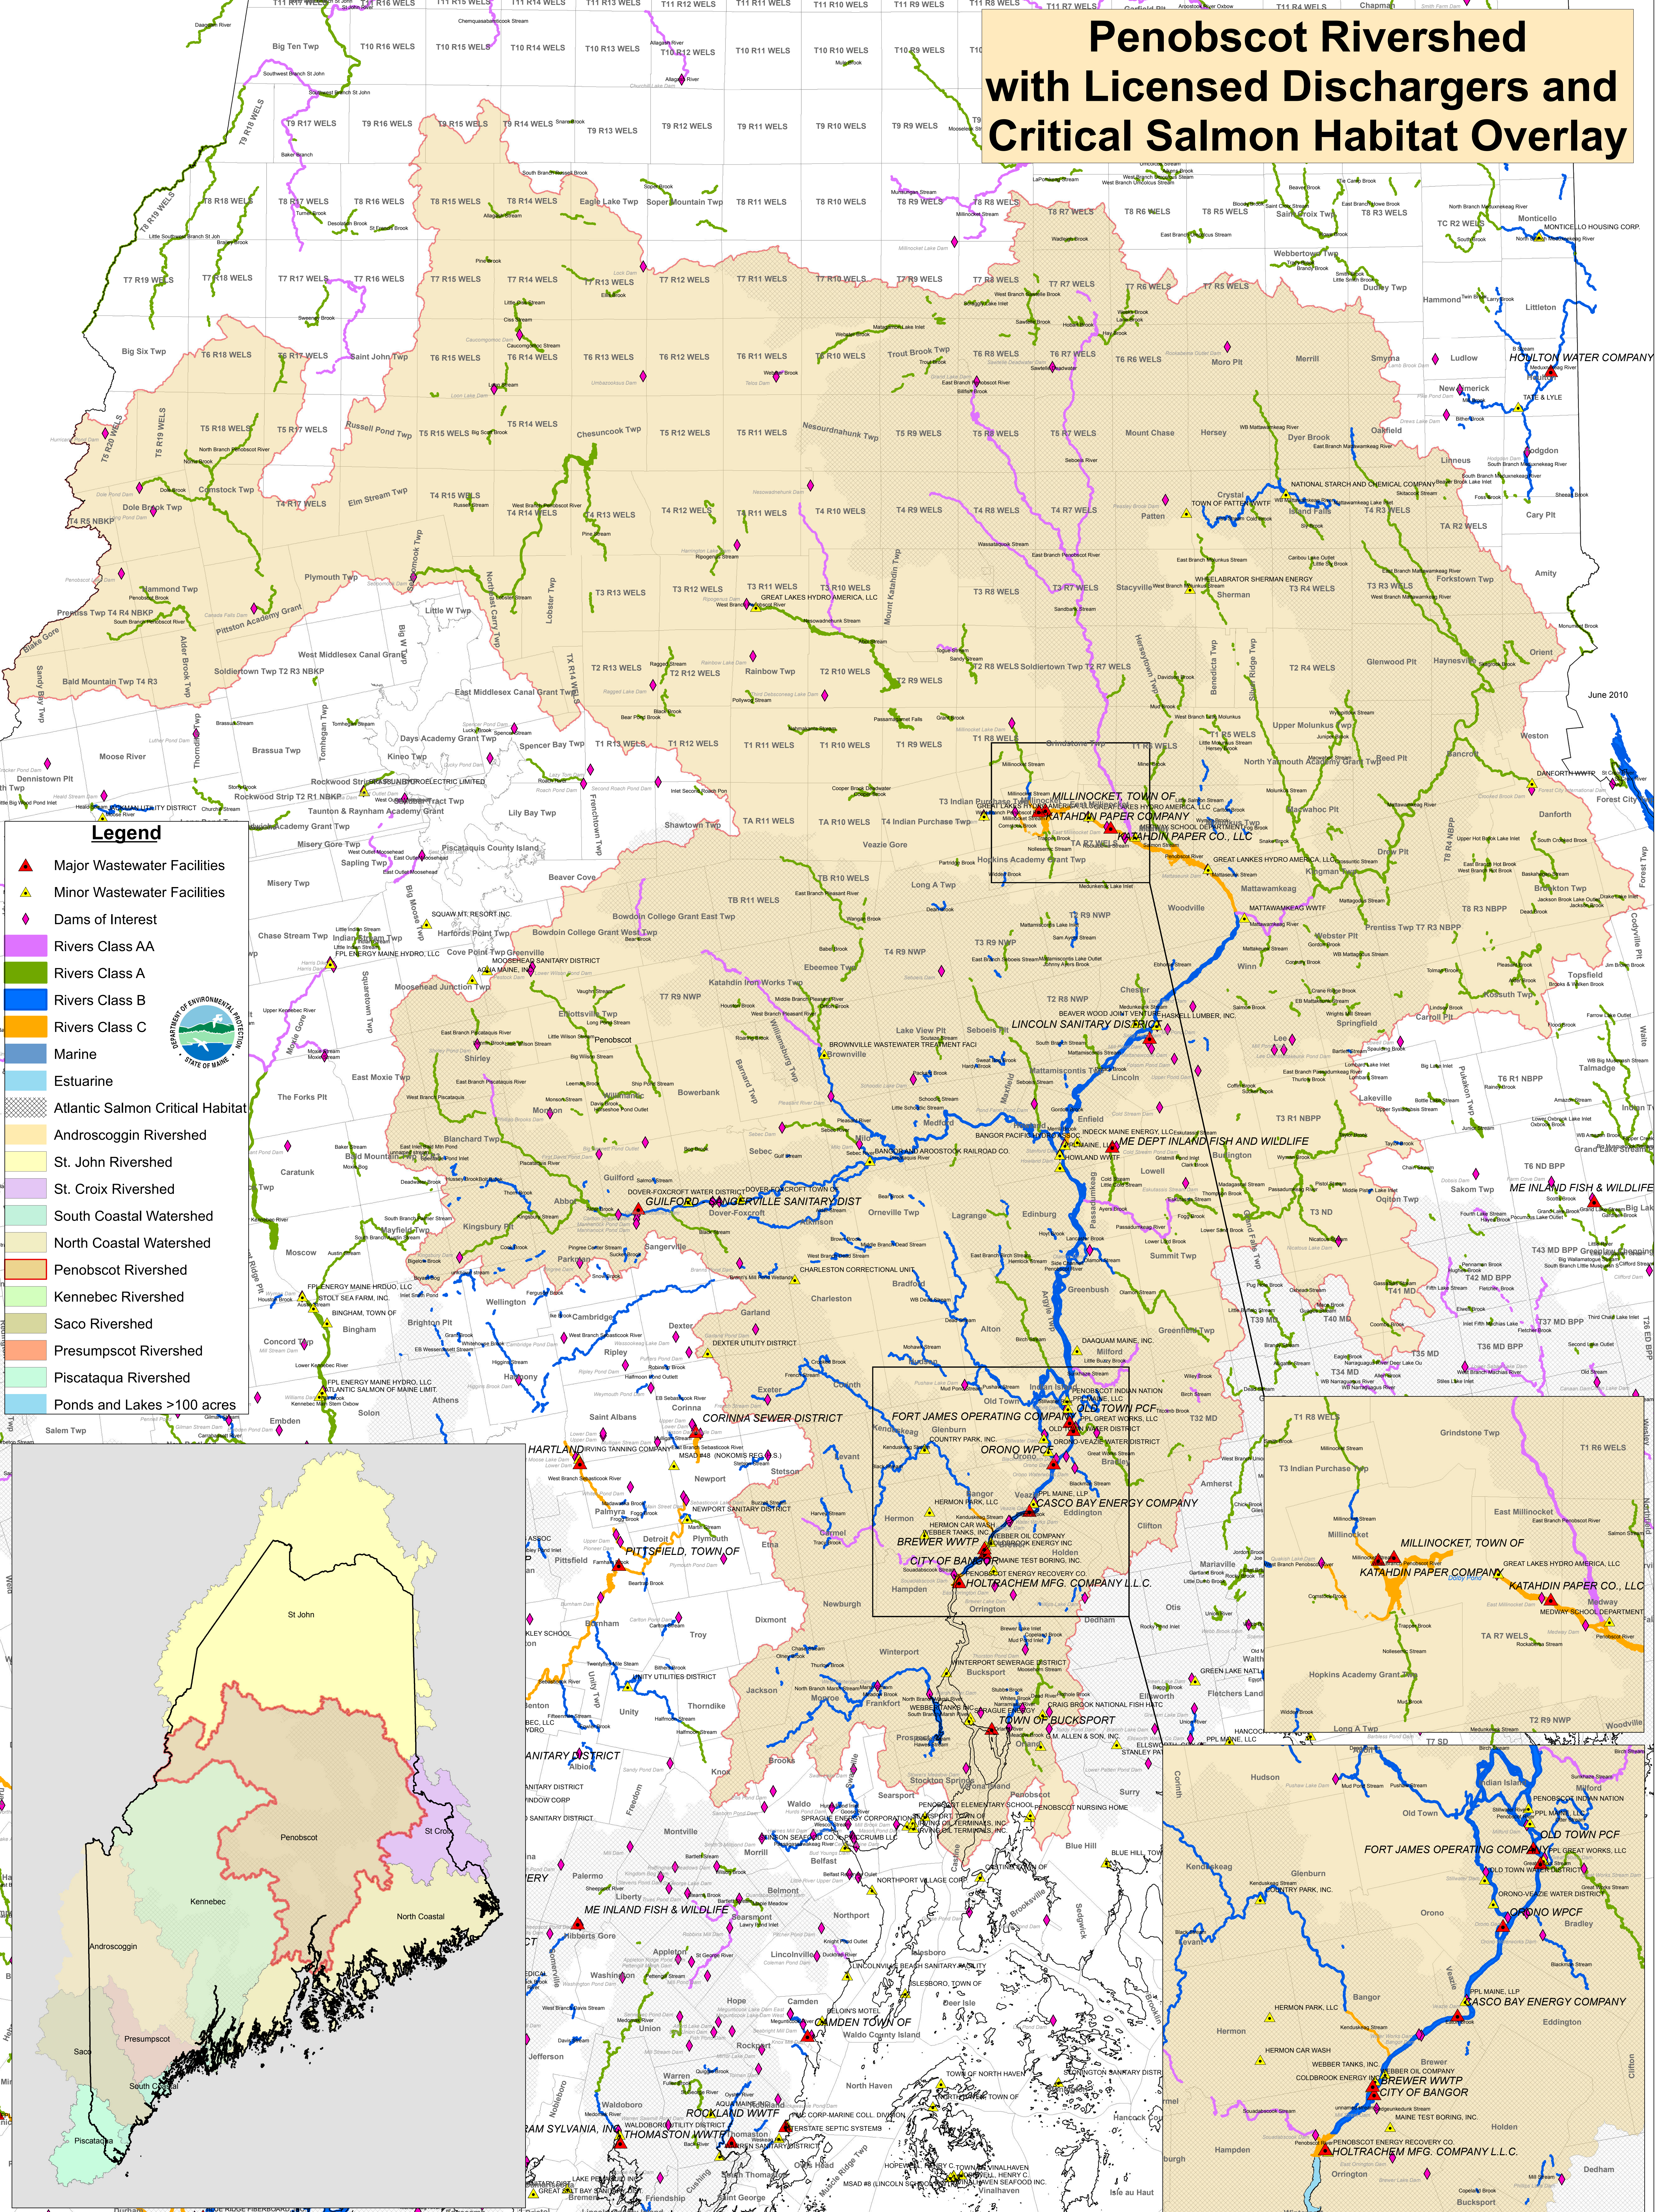

Penobscot Rivershed with Licensed Dischargers and Critical Salmon Habitat Overlay

Legend

- Major Wastewater Facilities
- Minor Wastewater Facilities
- Dams of Interest
- Rivers Class AA
- Rivers Class A
- Rivers Class B
- Rivers Class C
- Marine
- Estuarine
- Atlantic Salmon Critical Habitat
- Androscoggin Rivershed
- St. John Rivershed
- St. Croix Rivershed
- South Coastal Watershed
- North Coastal Watershed
- Penobscot Rivershed
- Kennebec Rivershed
- Saco Rivershed
- Presumpscot Rivershed
- Piscataqua Rivershed
- Ponds and Lakes >100 acres